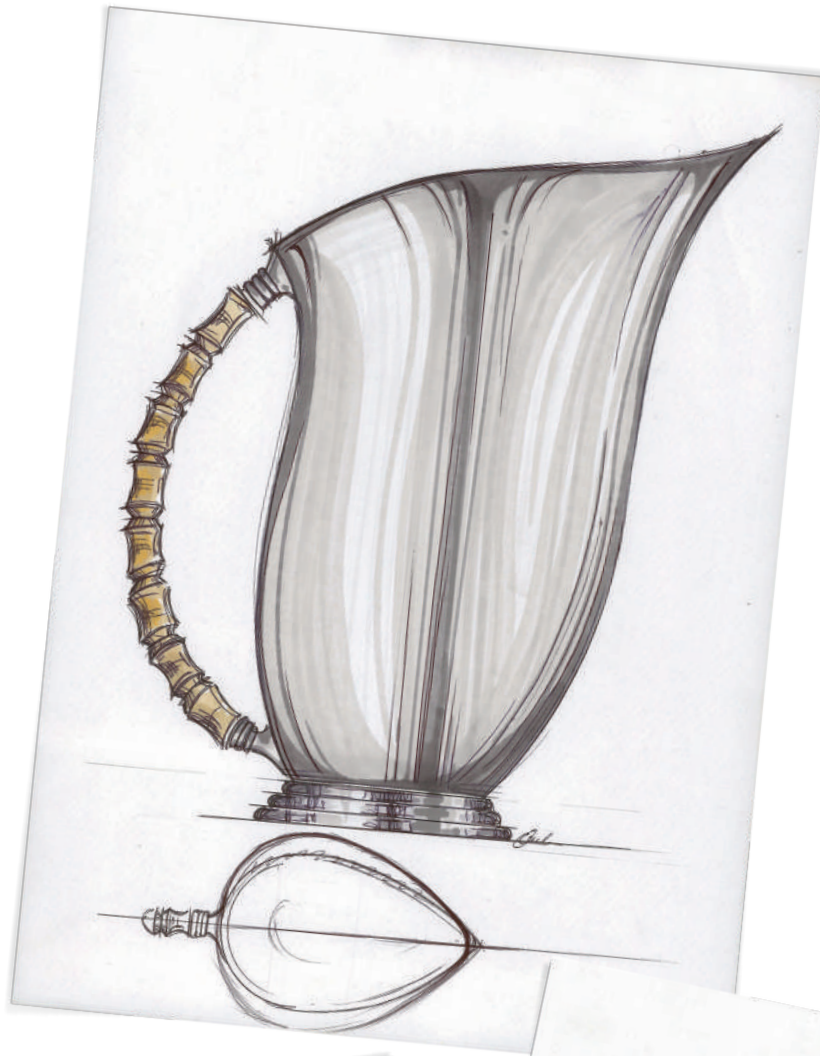

ICE BUCKET AND BOTTLE COOLER